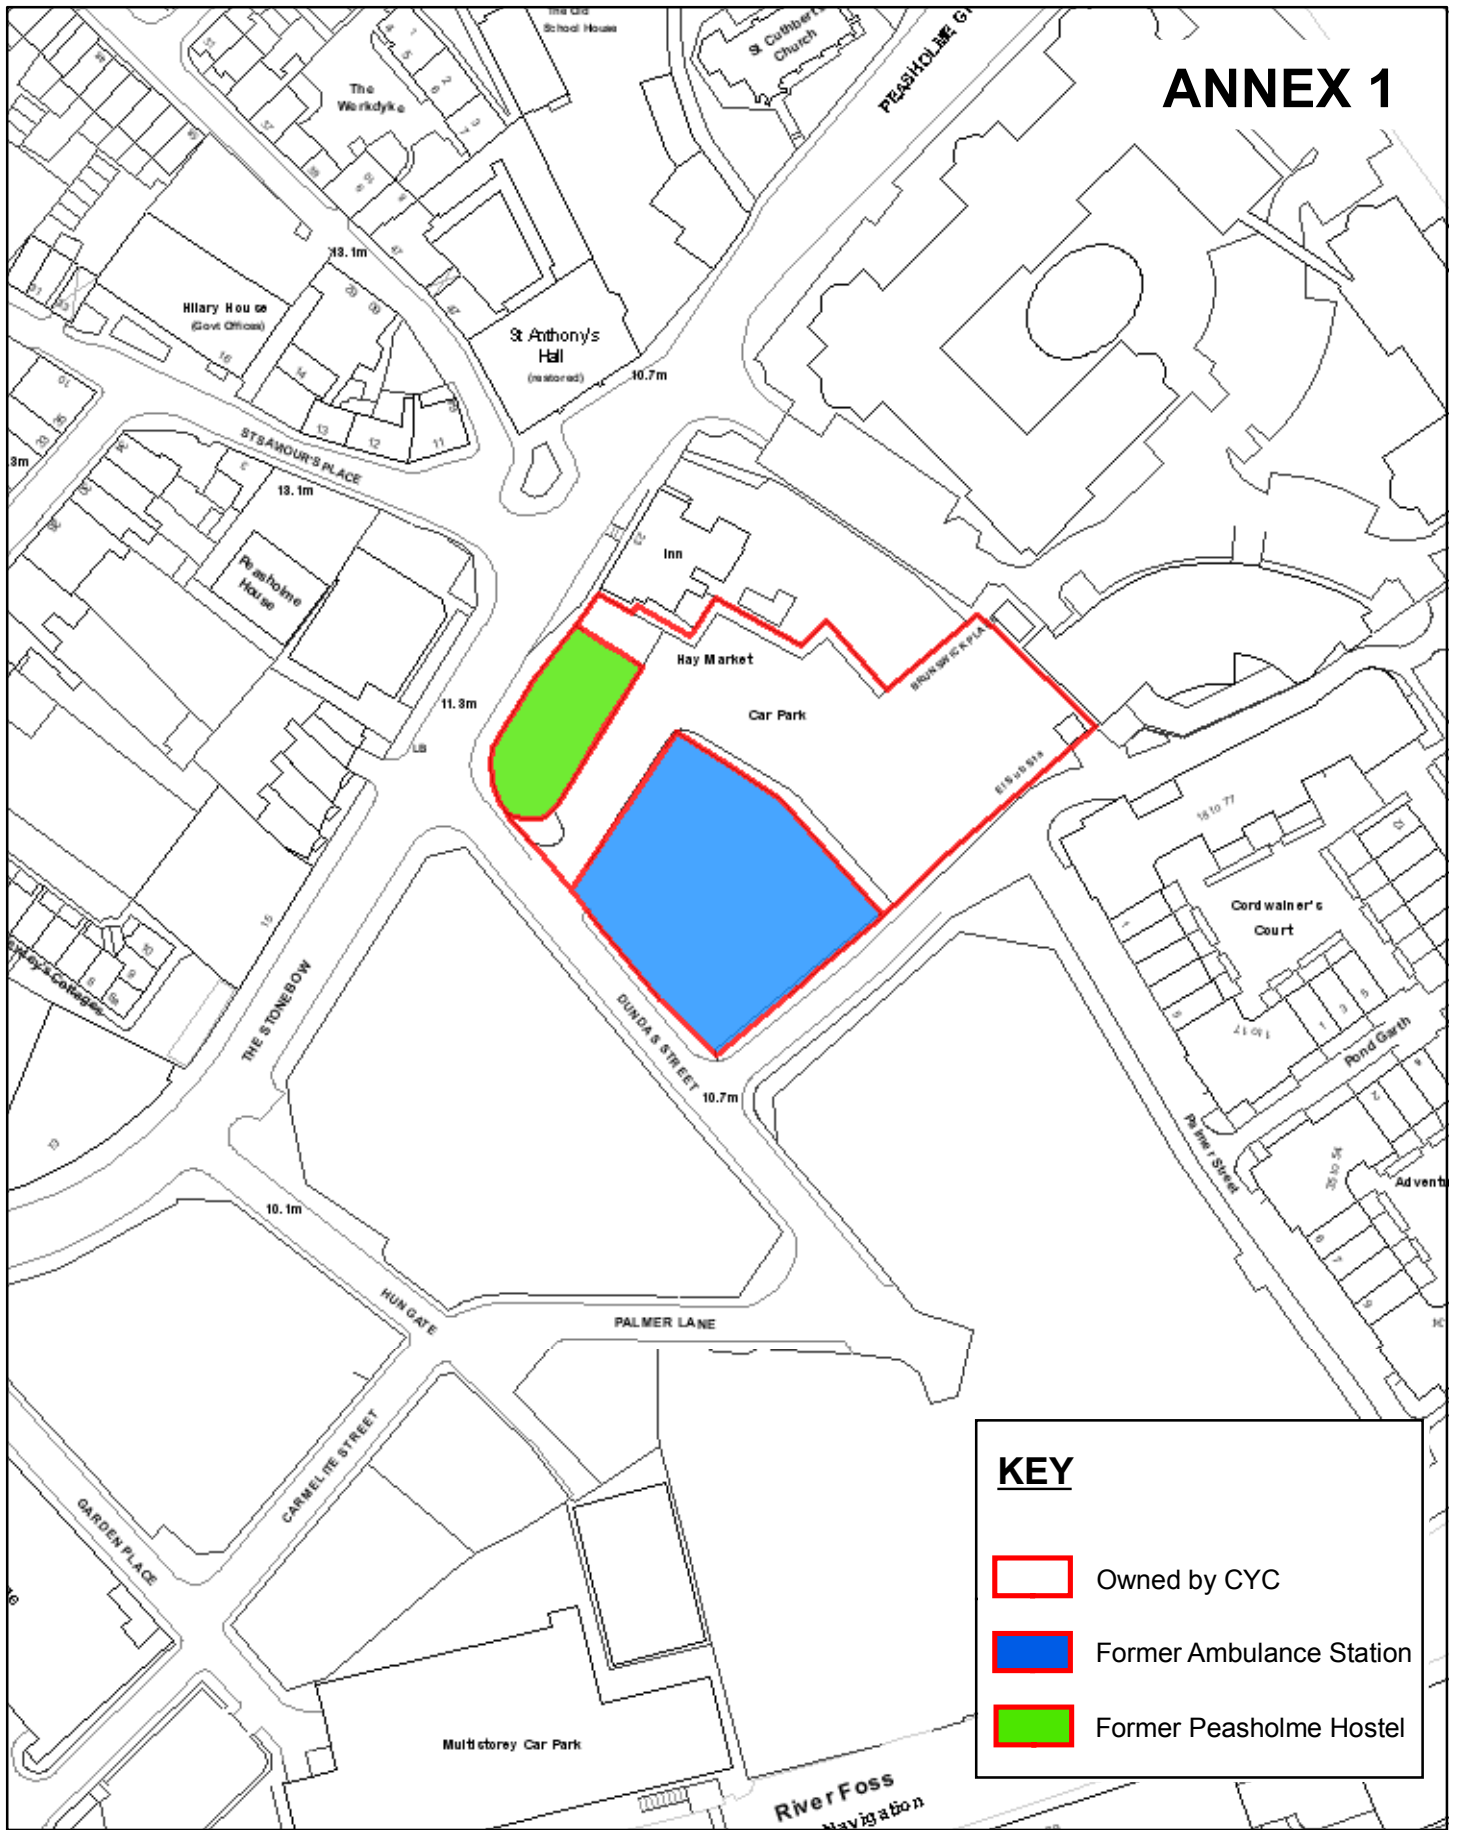

ANNEX 1

KEY

- Owned by CYC
- Former Ambulance Station
- Former Peasholme Hostel

Resources
Property Services

Hungate Site

SCALE 1:1,322 DRAWN BY: GR DATE:24/11/2011

Originating Group: **Property Services** Drawing No. **E00187/232/1165_1**

Reproduced from the Ordnance Survey with the permission of the Controller of Her Majesty's Stationery Office © Crown copyright. Unauthorised reproduction infringes Crown copyright and may lead to prosecution or civil proceedings. City of York Council 100020818